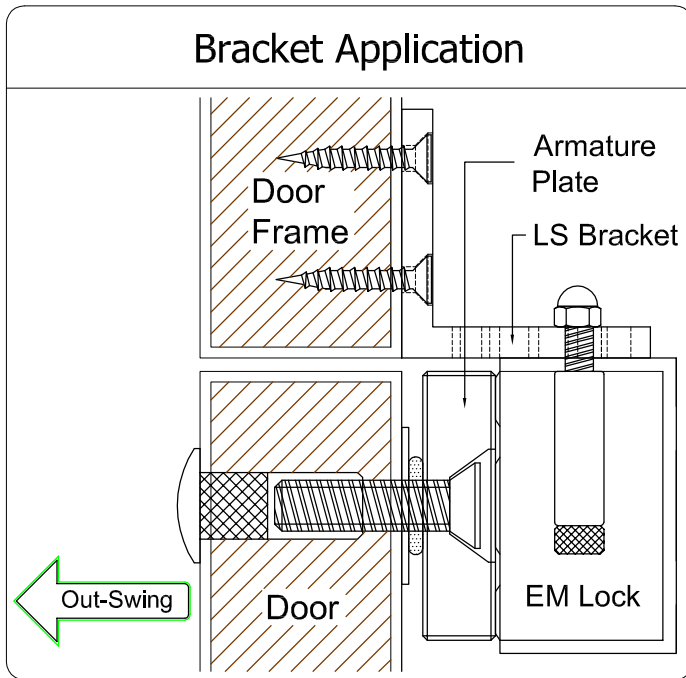

EM1200 - LS Bracket

(Out - Swing Door Application)

SECURITY . QUALITY . RELIABILITY