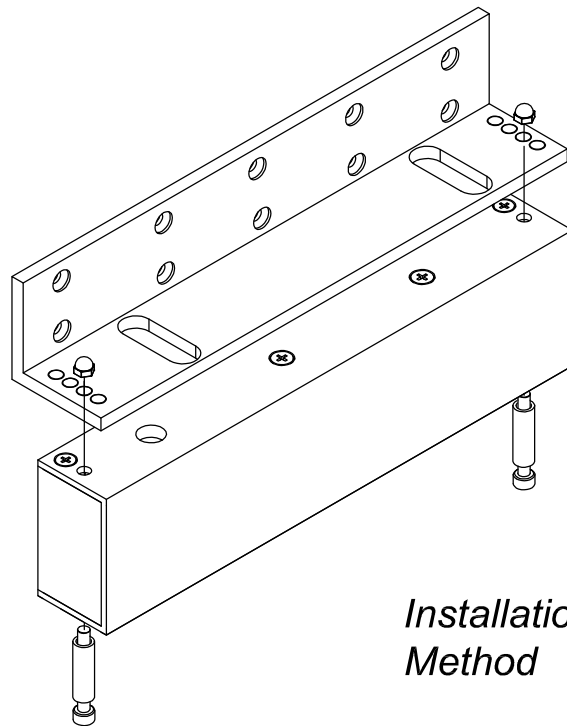

EM1200 - LS Bracket

(Out - Swing Door Application)

SECURITY . QUALITY . RELIABILITY