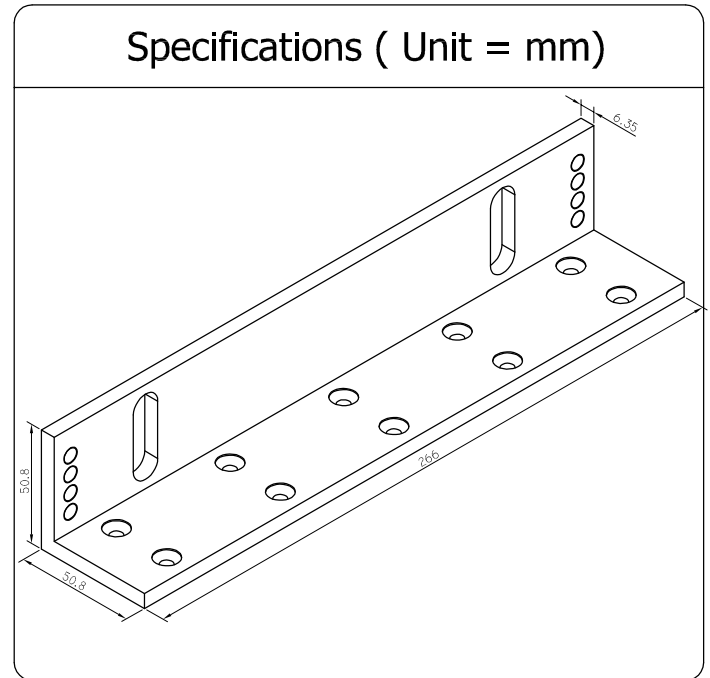

EM1200 - LS Bracket

(Out - Swing Door Application)

SECURITY . QUALITY . RELIABILITY