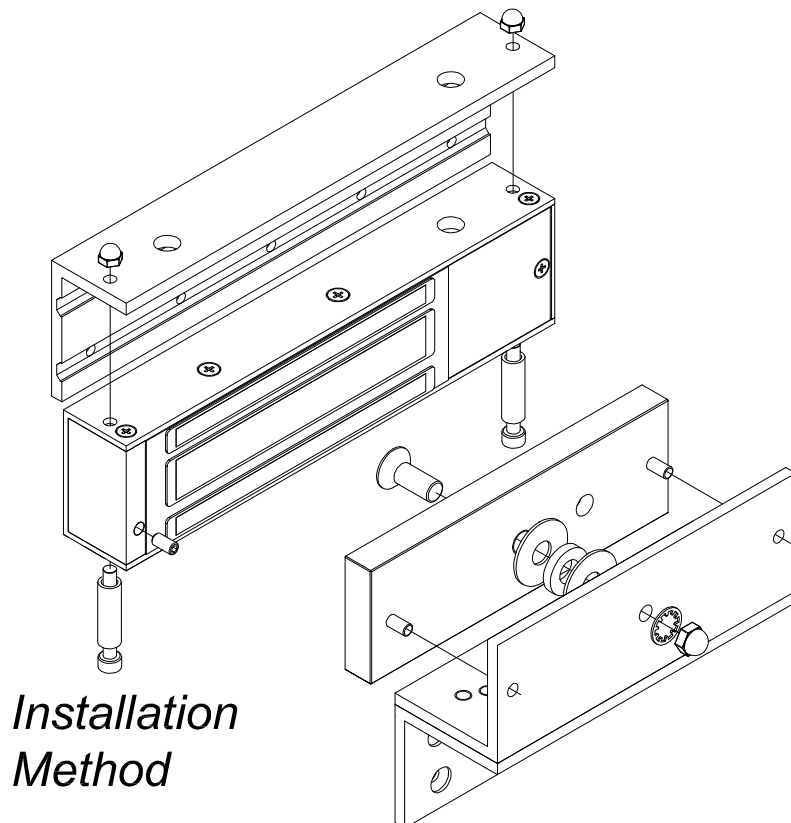

EM1200 - ZL Bracket

(In - Swing Door Application)

SECURITY . QUALITY . RELIABILITY