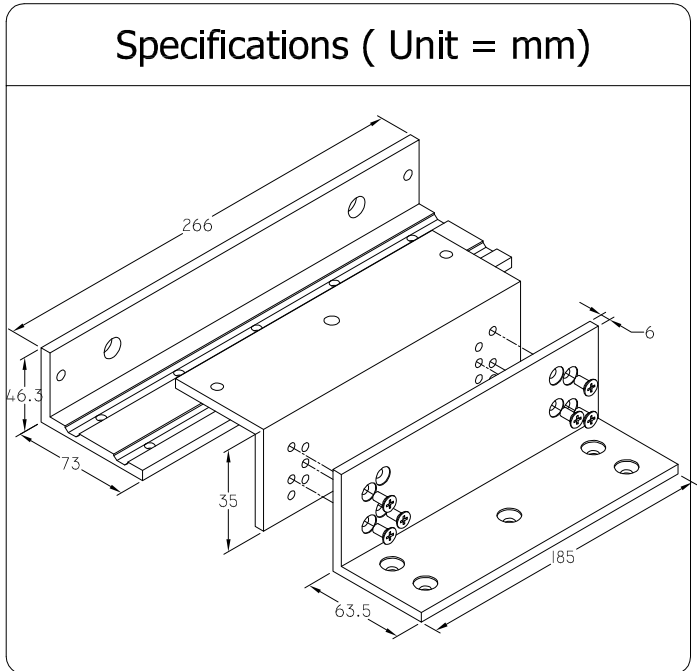

EM1200 - ZL Bracket

(In - Swing Door Application)

SECURITY . QUALITY . RELIABILITY